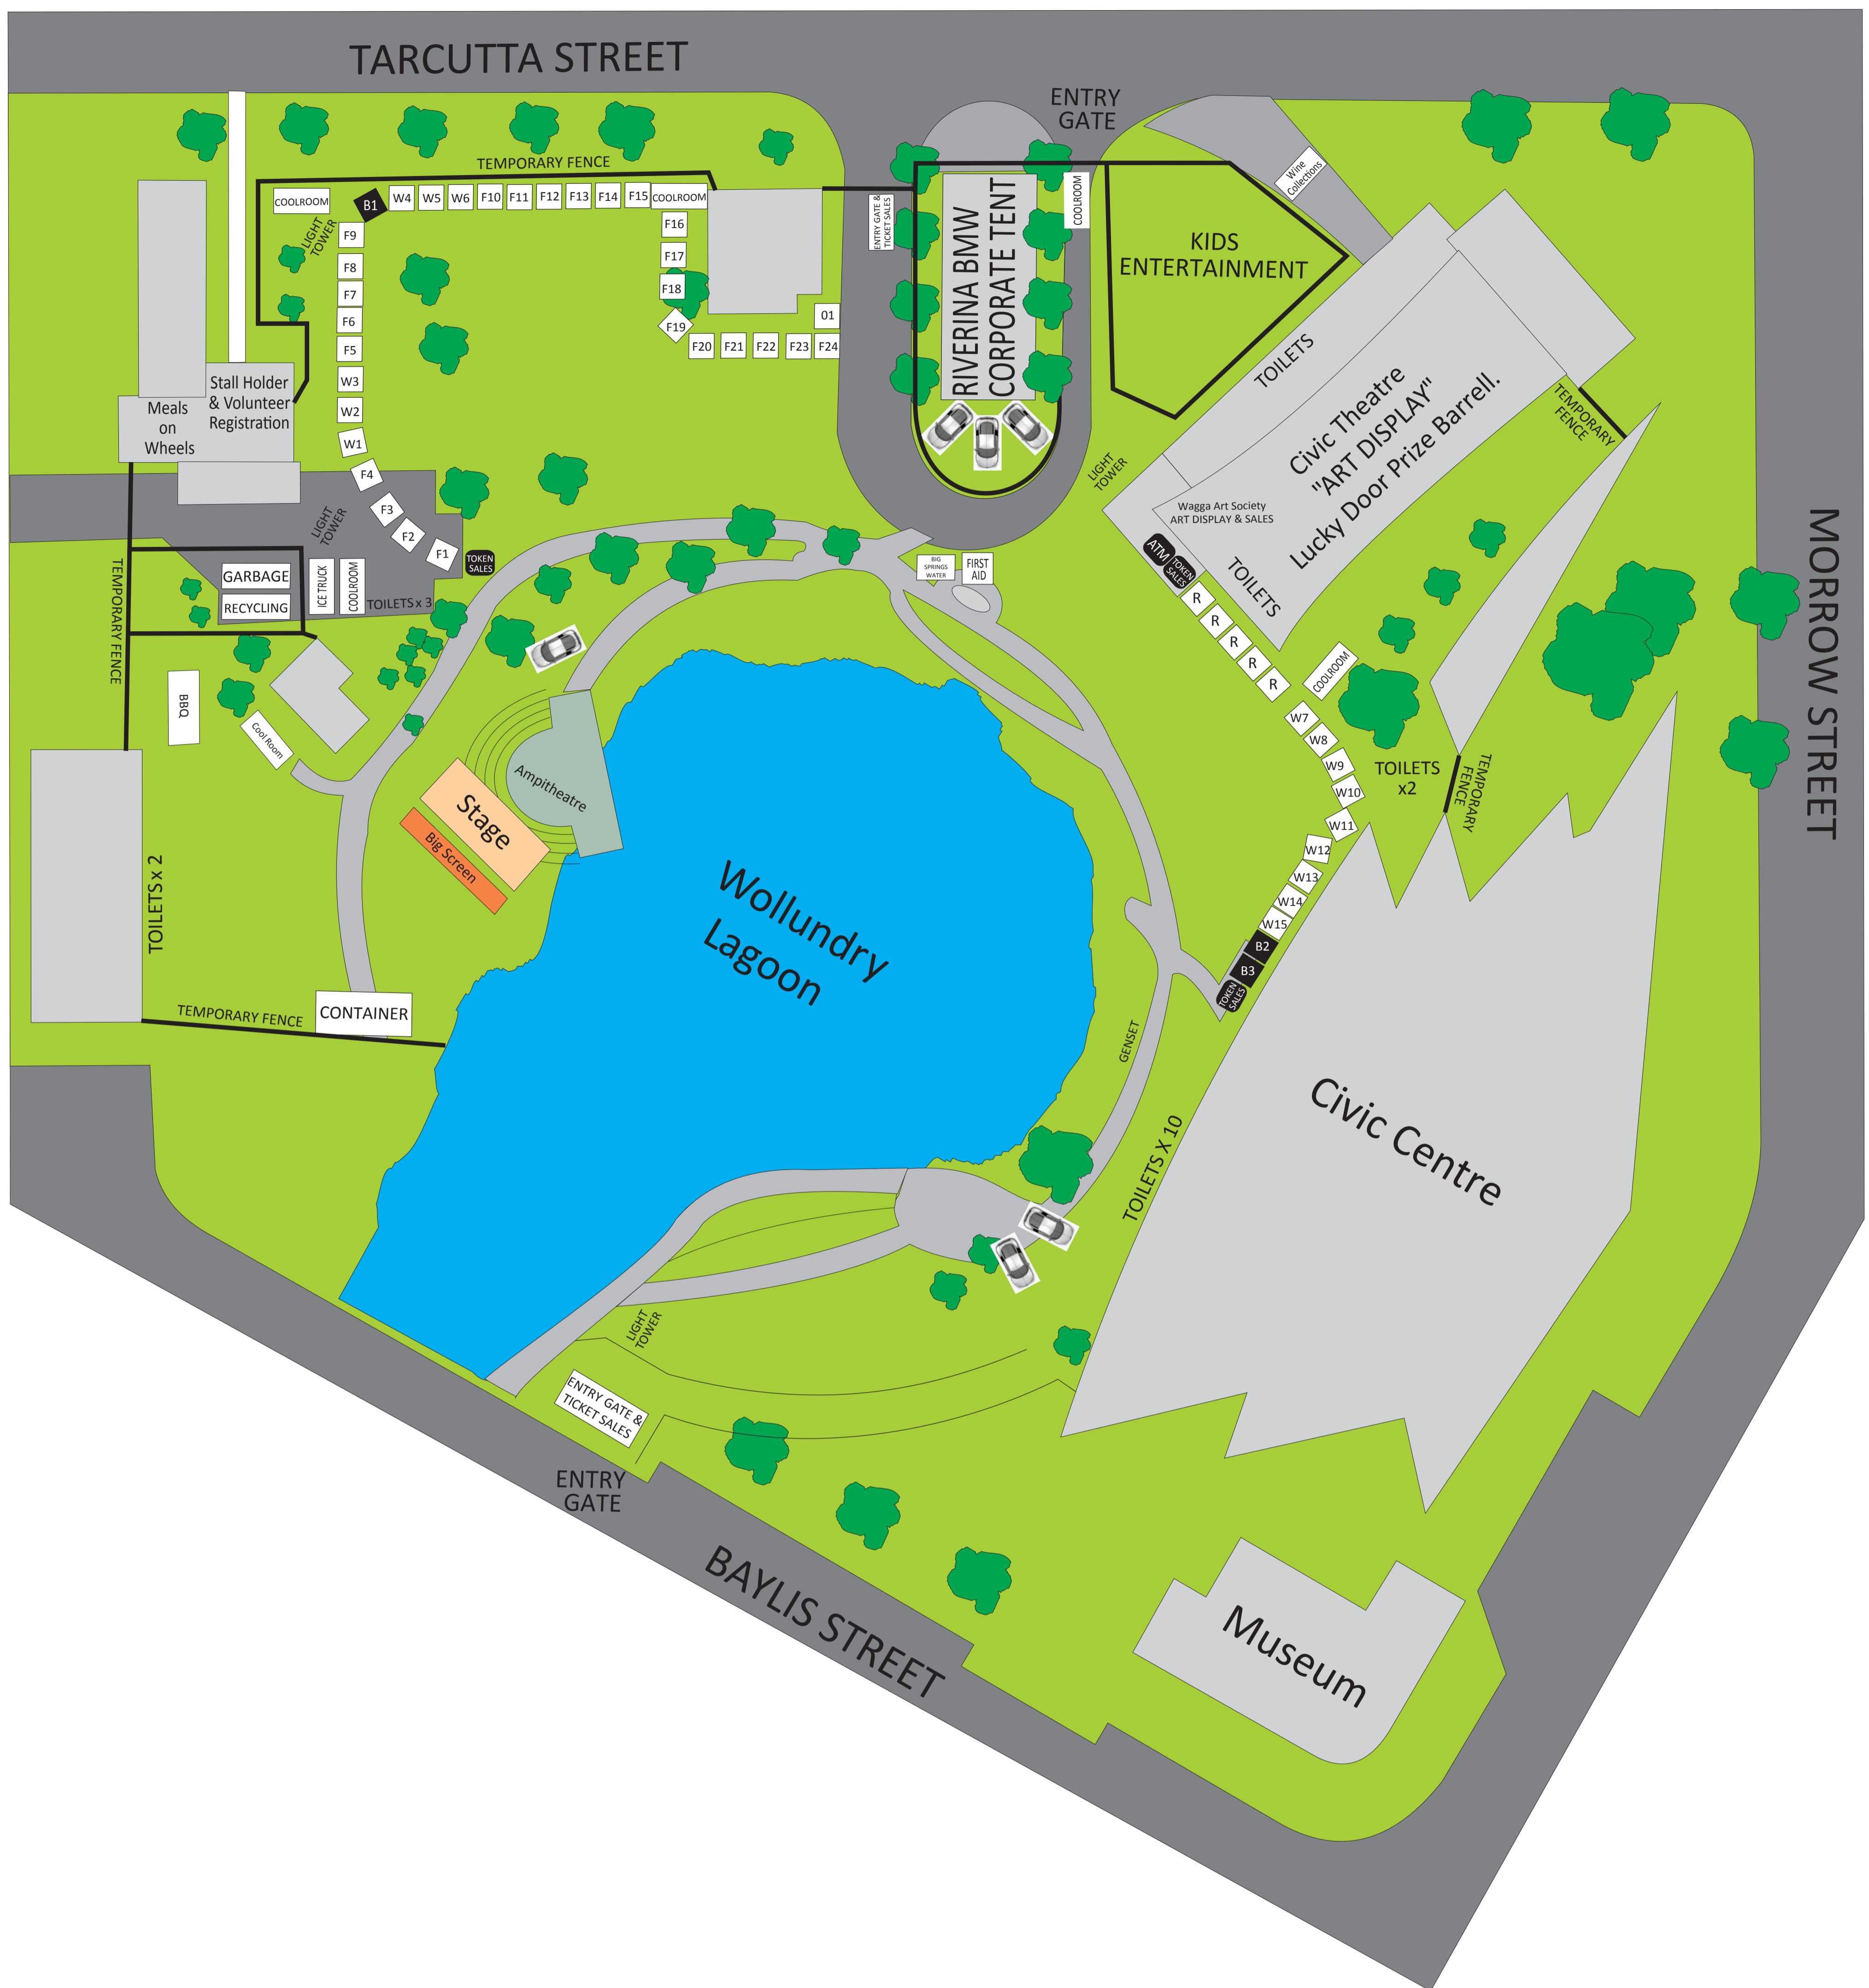

Riverina BMW Food & Wine Festival Layout 2017

W = Winery Stall
F = Food stall

- | | | | | | |
|-----|-----------------------|-----|--------------------------|-----|--------------------------|
| W1 | CSU Winery | F1 | Piggy's Ice Cream Van | F20 | Kamelia Farag - Egyptian |
| W2 | Borambola Wines | F2 | Knights Meats | F21 | MG Gourmet Kranskies |
| W3 | Treasury Wine Estates | F3 | Knights Meats | F22 | Elements at the Garden |
| W4 | Wagga Winery | F4 | Gourmet Gozleme | F23 | Riverina Poffertjes |
| W5 | Rutherglen Estates | F5 | June Licorice Factory | F24 | Infuso Coffee |
| W6 | Harrison Pinot Noir | F6 | Cave Barbeque | | |
| W7 | Pfeiffer Wines | F7 | Haran's Patisserie | | |
| W8 | Stanton & Killeen | F8 | Varken Wagon | | |
| W9 | Coe & Co. Wines | F9 | Riverina Tato Tornado | | |
| W10 | Lilypilly Estate | F10 | The Borough | | |
| W11 | Morandin Family Wines | F11 | Grants Cocktail Slushies | | |
| W12 | Brown Brothers | F12 | Grassroots Beef | | |
| W13 | Warburn Estate | F13 | Wagga Free Range Pork | | |
| W14 | McWilliams | F14 | Brunos Woodfired Pizza | | |
| W15 | Tumbarumba Wines | F15 | Brunos Woodfired Pizza | | |
| | | F16 | Roundabout Roasts | | |
| | | F17 | Nabih's Kitchen | | |
| | | F18 | Coolamon Cheese | | |
| | | F19 | Birdhouse Bar & Kitchen | | |
| | | F20 | Kamelia Farag - Egyptian | | |
| | | F21 | MG Gourmet Kranskies | | |
| | | F22 | Elements at the Garden | | |
| | | F23 | Riverina Poffertjes | | |
| | | F24 | Infuso Coffee | | |